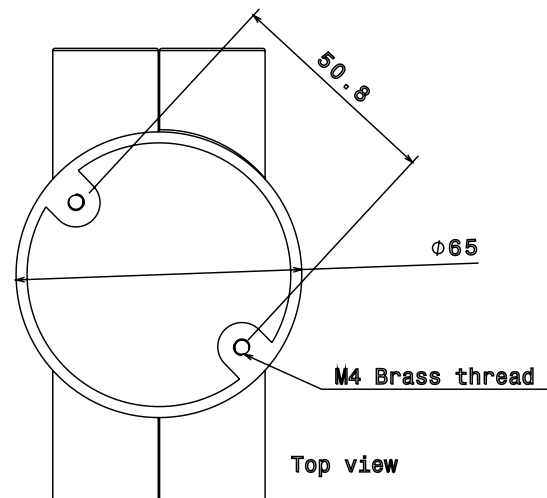

PRODUCT CODE: PB8B
PVC CONDUIT BOX

DESCRIPTION

20mm H PVC Conduit Box

FINISH

Black

MATERIAL

PVC

PACKAGING

Packed in qty 20

ADDITIONAL NOTES

Manufactured to BS4607 part 1
Product includes 2 x M4 Brass Inserts

Isometric view

Top view

Side view

Front view