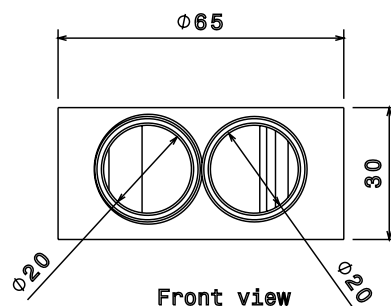

Packed in qty 20

ADDITIONAL NOTES

Manufactured to BS4607 part 1
Product includes 2 x M4 Brass Inserts

Isometric view

Top view

Side view

Front view